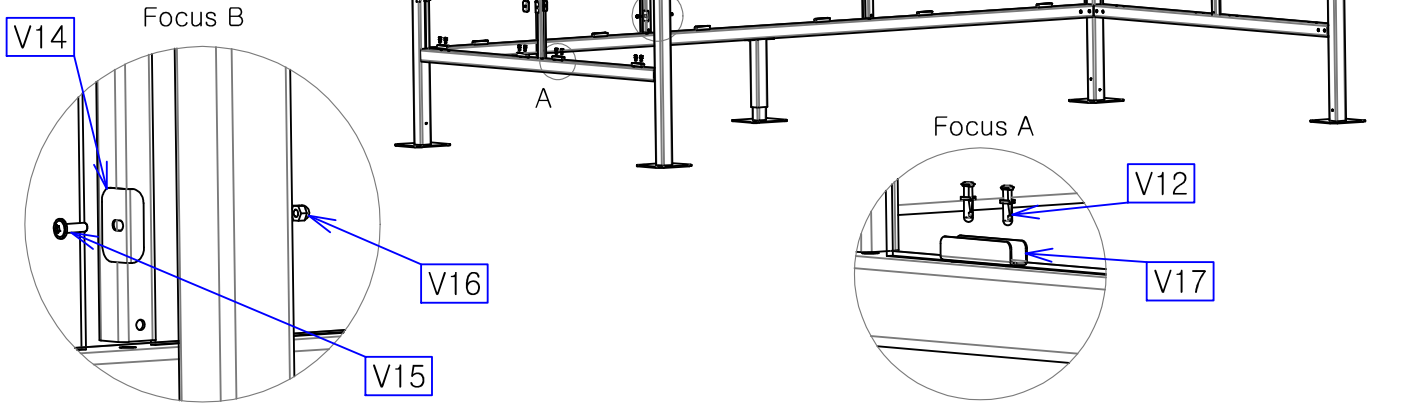

5

Install the U profile of bottom with explosives plastic rivets V12 to be struck
Put the joint V13 on the glass at the level of U profile and plates
Slip down the glass in the U profile
Adjust the glass and tighten with V14

		Type		
		4m	8m	12m
		3	6	9
		2	2	2
		2	2	2

		Type		
		4m	8m	12m
V12		28	40	52
V13		28	40	52
V14		28	40	52
V15		28	40	52
V16		28	40	52
V17		14	20	26