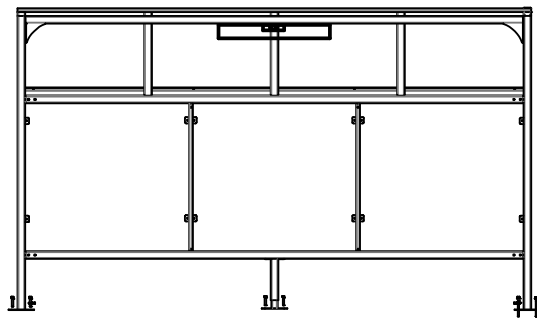

# 2

	Type		
	4m	8m	12m
	3	6	9
	1	1L 1R	1L 1R
	-	-	1
	1	-	-
	-	1L 1R	1L 1R
	-	-	1
	-	1	2

		Type		
		4m	8m	12m
V1		8	14	20
V2		11	23	35
V3		5	8	11

# 3

Sketch 1

Sketch 2

Sketch 3

Focus A

Focus B

Sketch 4

Adjust the shelter's levels (sketch 1 and 2) and set the feet with V4  
 Check the diagonals (A and B have to be similar) (sketch 3 and 4) and level the posts