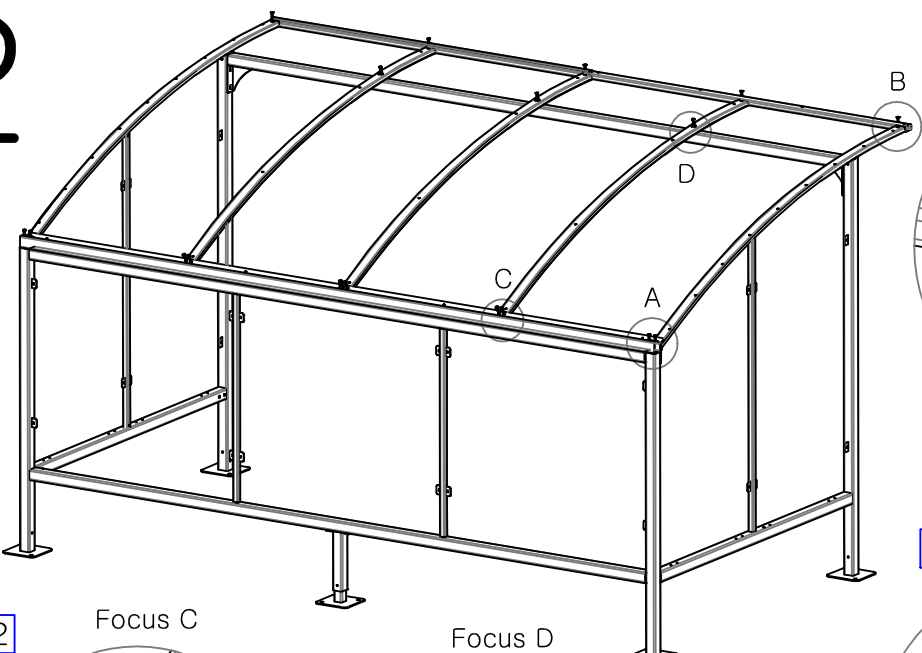

# Mounting instructions Grand Lieu module 4m

Type	
4m	
8m	
12m	

# 2

	Type		
	4m	8m	12m
	3	6	9
	1	1L 1R	1L 1R
	-	-	1
	1	-	-
	-	1L 1R	1L 1R
	-	-	1
	-	1	2

		Type		
		4m	8m	12m
V1		8	14	20
V2		11	23	35
V3		5	8	11

# 3

Sketch 1

Sketch 2

Sketch 3

Focus A

Focus B

Sketch 4

Adjust the shelter's levels (sketch 1 and 2) and set the feet with V4  
 Check the diagonals (A and B have to be similar) (sketch 3 and 4) and level the posts

Seal the plates in the ground:

Into a concrete slab or concrete blocks:

- Drill into the concrete with a 10mm broach
- Screw V5 with an impact wrench

Into asphalt:

- Drill into the concrete with a 10mm broach
- Full up the holes with chemical resin
- Introduce V6 in the hole, circling
- Tighten the shelter with V7