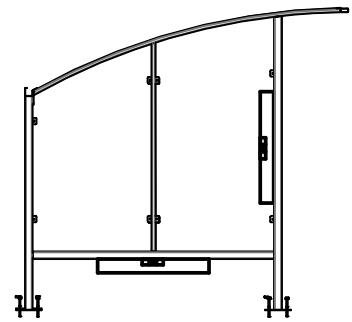

# 2

	Type		
	4m	8m	12m
	3	6	9
	1	1L 1R	1L 1R
	-	-	1
	1	-	-
	-	1L 1R	1L 1R
	-	-	1
	-	1	2

		Type		
		4m	8m	12m
V1		8	14	20
V2		11	23	35
V3		5	8	11

# 3

Sketch 1

Sketch 2

Sketch 3

Focus A

Focus B

Sketch 4

Adjust the shelter's levels (sketch 1 and 2) and set the feet with V4  
 Check the diagonals (A and B have to be similar) (sketch 3 and 4) and level the posts