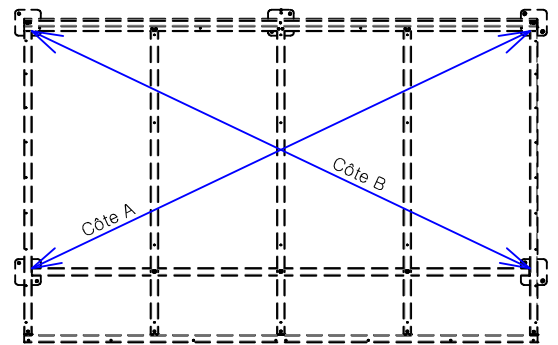

# 2

	Type		
	4m	8m	12m
	3	6	9
	1	1L 1R	1L 1R
	-	-	1
	1	-	-
	-	1L 1R	1L 1R
	-	-	1
	-	1	2

		Type		
		4m	8m	12m
V1		8	14	20
V2		11	23	35
V3		5	8	11

# 3

Sketch 1

Sketch 2

Sketch 3

Focus A

Focus B

Sketch 4

Adjust the shelter's levels (sketch 1 and 2) and set the feet with V4  
 Check the diagonals (A and B have to be similar) (sketch 3 and 4) and level the posts

Seal the plates in the ground:

Into a concrete slab or concrete blocks:

- Drill into the concrete with a 10mm broach
- Screw V5 with an impact wrench

Into asphalt:

- Drill into the concrete with a 10mm broach
- Full up the holes with chemical resin
- Introduce V6 in the hole, circling
- Tighten the shelter with V7

	Type	Type		
		4m	8m	12m
V4		9	14	19
V5		10	16	22

	Type	Type		
		4m	8m	12m
V6		10	16	22
V7		10	16	22