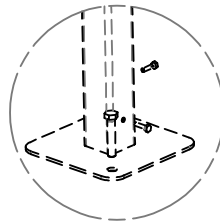

# 2

	Type		
	4m	8m	12m
	3	6	9
	1	1L 1R	1L 1R
	-	-	1
	1	-	-
	-	1L 1R	1L 1R
	-	-	1
	-	1	2

		Type		
		4m	8m	12m
V1		8	14	20
V2		11	23	35
V3		5	8	11

# 3

Sketch 1

Sketch 2

Sketch 3

Focus A

Focus B

Sketch 4

Adjust the shelter's levels (sketch 1 and 2) and set the feet with V4  
 Check the diagonals (A and B have to be similar) (sketch 3 and 4) and level the posts

Seal the plates in the ground:

Into a concrete slab or concrete blocks:

- Drill into the concrete with a 10mm broach
- Screw V5 with an impact wrench

Into asphalt:

- Drill into the concrete with a 10mm broach
- Full up the holes with chemical resin
- Introduce V6 in the hole, circling
- Tighten the shelter with V7

	Type	Type		
		4m	8m	12m
V4		9	14	19
V5		10	16	22

	Type	Type		
		4m	8m	12m
V6		10	16	22
V7		10	16	22