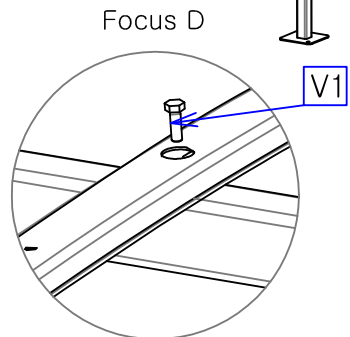

# Mounting instructions Grand Lieu module 4m

Type	
4m	
8m	
12m	

# 2

	Type		
	4m	8m	12m
	3	6	9
	1	1L 1R	1L 1R
	-	-	1
	1	-	-
	-	1L 1R	1L 1R
	-	-	1
	-	1	2

		Type		
		4m	8m	12m
V1		8	14	20
V2		11	23	35
V3		5	8	11

# 3

Sketch 1

Sketch 2

Sketch 3

Focus A

Focus B

Sketch 4

Adjust the shelter's levels (sketch 1 and 2) and set the feet with V4  
 Check the diagonals (A and B have to be similar) (sketch 3 and 4) and level the posts

Seal the plates in the ground:

Into a concrete slab or concrete blocks:

- Drill into the concrete with a 10mm broach
- Screw V5 with an impact wrench

Into asphalt:

- Drill into the concrete with a 10mm broach
- Full up the holes with chemical resin
- Introduce V6 in the hole, circling
- Tighten the shelter with V7