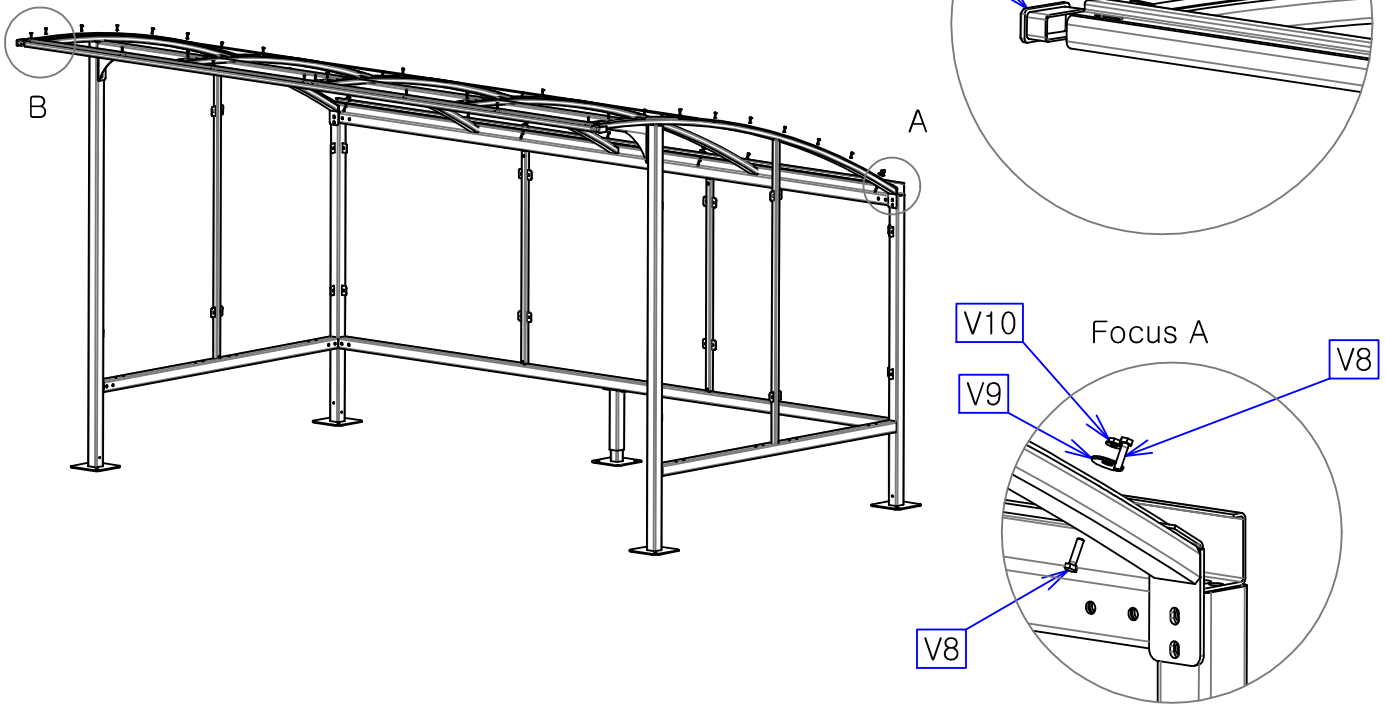

4

At the bottom, drill into polycarbonate panels with a 7mm broach

	Type			V8	V9	V10	V11	Type		
	4m	8m	12m					4m	8m	12m
	4	8	12					42	70	98
	3	7	11					4	8	12
	2	2	2					4	8	12
	1	2	3							
	2	2	2							
	-	2	4