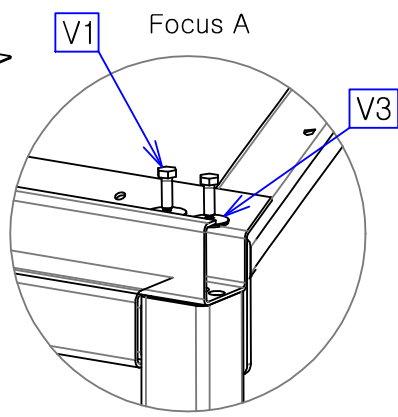

# Mounting instructions Grand Lieu module 4m

Type	
4m	
8m	
12m	

# 2

	Type		
	4m	8m	12m
	3	6	9
	1	1L 1R	1L 1R
	-	-	1
	1	-	-
	-	1L 1R	1L 1R
	-	-	1
	-	1	2

		Type		
		4m	8m	12m
V1		8	14	20
V2		11	23	35
V3		5	8	11

# 3

Sketch 1

Sketch 2

Sketch 3

Focus A

Focus B

Sketch 4

Adjust the shelter's levels (sketch 1 and 2) and set the feet with V4  
 Check the diagonals (A and B have to be similar) (sketch 3 and 4) and level the posts

Seal the plates in the ground:

Into a concrete slab or concrete blocks:

- Drill into the concrete with a 10mm broach
- Screw V5 with an impact wrench

Into asphalt:

- Drill into the concrete with a 10mm broach
- Full up the holes with chemical resin
- Introduce V6 in the hole, circling
- Tighten the shelter with V7