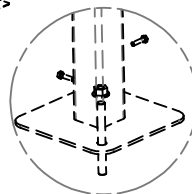

# 2

	Type		
	4m	8m	12m
	3	6	9
	1	1L 1R	1L 1R
	-	-	1
	1	-	-
	-	1L 1R	1L 1R
	-	-	1
	-	1	2

		Type		
		4m	8m	12m
V1		8	14	20
V2		11	23	35
V3		5	8	11

# 3

Sketch 1

Sketch 2

Sketch 3

Focus A

Focus B

Sketch 4

Adjust the shelter's levels (sketch 1 and 2) and set the feet with V4  
 Check the diagonals (A and B have to be similar) (sketch 3 and 4) and level the posts

Seal the plates in the ground:

Into a concrete slab or concrete blocks:

- Drill into the concrete with a 10mm broach
- Screw V5 with an impact wrench

Into asphalt:

- Drill into the concrete with a 10mm broach
- Full up the holes with chemical resin
- Introduce V6 in the hole, circling
- Tighten the shelter with V7

	Type	Type		
		4m	8m	12m
V4		9	14	19
V5		10	16	22

	Type	Type		
		4m	8m	12m
V6		10	16	22
V7		10	16	22