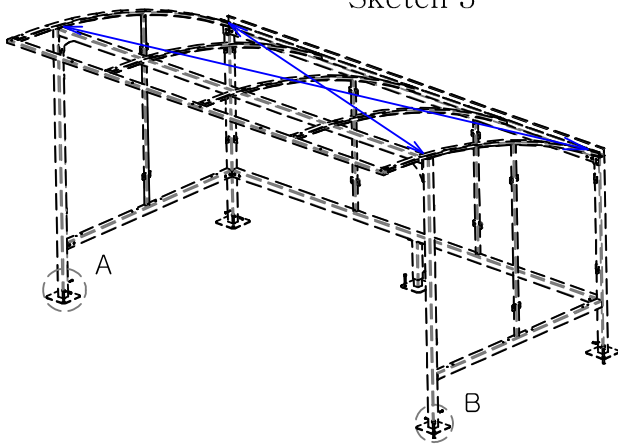

# 3

Sketch 1

Sketch 2

Sketch 3

Focus A

Focus B

Sketch 4

Adjust the shelter's levels (sketch 1 and 2) and set the feet with V4  
 Check the diagonals (A and B have to be similar) (sketch 3 and 4) and level the posts

Seal the plates in the ground:

Into a concrete slab or concrete blocks:

- Drill into the concrete with a 10mm broach
- Screw V5 with an impact wrench

Into asphalt:

- Drill into the concrete with a 10mm broach
- Full up the holes with chemical resin
- Introduce V6 in the hole, circling
- Tighten the shelter with V7