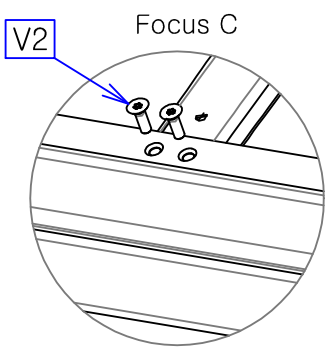

# Mounting instructions Grand Lieu module 4m

Type	
4m	
8m	
12m	

# 2

	Type		
	4m	8m	12m
	3	6	9
	1	1L 1R	1L 1R
	-	-	1
	1	-	-
	-	1L 1R	1L 1R
	-	-	1
	-	1	2

		Type		
		4m	8m	12m
V1		8	14	20
V2		11	23	35
V3		5	8	11

Seal the plates in the ground:

Into a concrete slab or concrete blocks:

- Drill into the concrete with a 10mm broach
- Screw V5 with an impact wrench

Into asphalt:

- Drill into the concrete with a 10mm broach
- Full up the holes with chemical resin
- Introduce V6 in the hole, circling
- Tighten the shelter with V7

		Type		
		4m	8m	12m
		3	6	9
		2	2	2
		2	2	2

		Type		
		4m	8m	12m
V12		28	40	52
V13		28	40	52
V14		28	40	52
V15		28	40	52
V16		28	40	52
V17		14	20	26