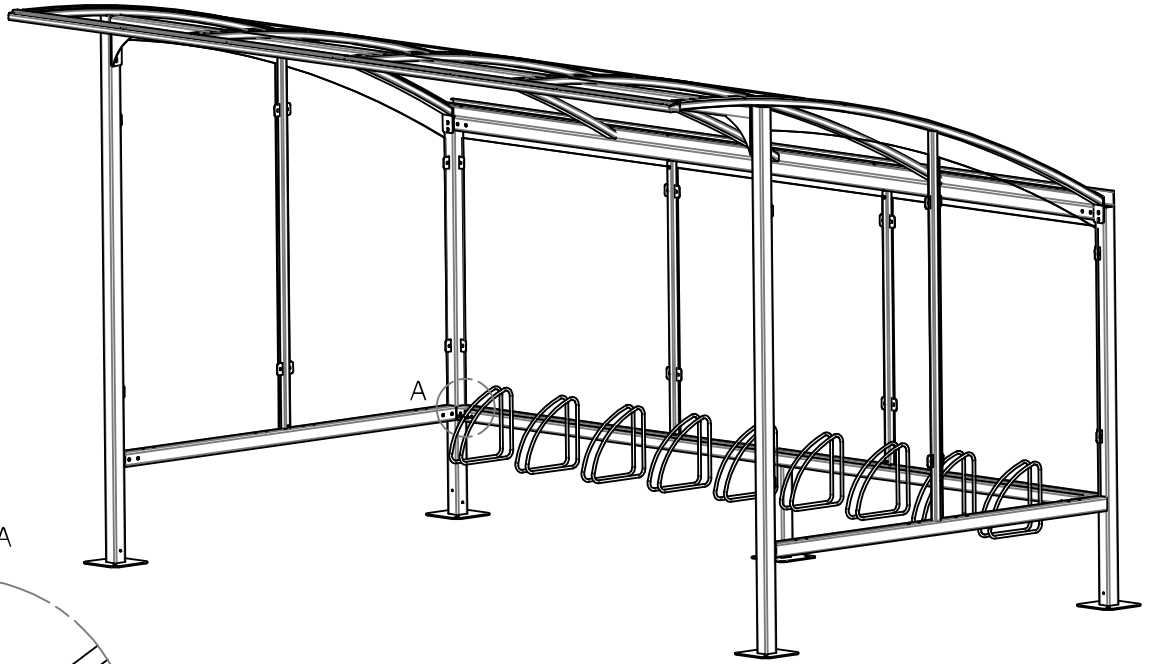

6

Focus A

		Type						
		4m	8m	12m	Type			
		4m	8m	12m	4m	8m	12m	
		1	2	3		5	10	15
	V1