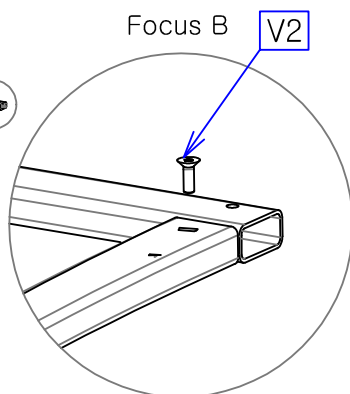

# Mounting instructions Grand Lieu module 4m

Type	
4m	
8m	
12m	

# 2

	Type		
	4m	8m	12m
	3	6	9
	1	1L 1R	1L 1R
	-	-	1
	1	-	-
	-	1L 1R	1L 1R
	-	-	1
	-	1	2

		Type		
		4m	8m	12m
V1		8	14	20
V2		11	23	35
V3		5	8	11

Seal the plates in the ground:

Into a concrete slab or concrete blocks:

- Drill into the concrete with a 10mm broach
- Screw V5 with an impact wrench

Into asphalt:

- Drill into the concrete with a 10mm broach
- Full up the holes with chemical resin
- Introduce V6 in the hole, circling
- Tighten the shelter with V7