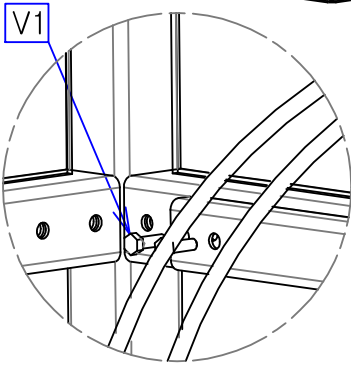

Type						
		4m	8m	12m	Type			
		4m	8m	12m	4m	8m	12m	
		1	2	3		5	10	15
	V1