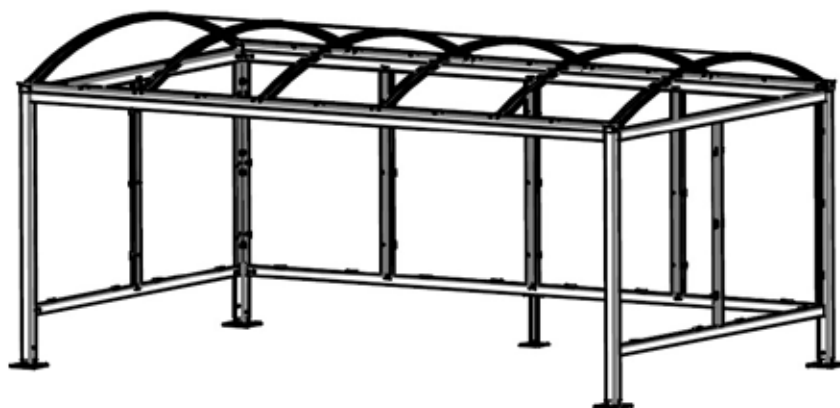

## Products benefits:

- Ideal for motorcycles
- High capacity and long lengths
- A post every 5 meters

## Simple shelter

Length: 5.00 m

Depth: 3.00 m or 2.50 m

Height: 2.65 m

12 Maxi

5 Maxi

### CONSTRUCTION

- Galvanized steel tube frame
- Posts, spars, cross members: 80 x 80 x 3 mm
- Gutters collecting rainwater in the posts
- Roof arches galvanized sheet, bent and curved
- Adjustable feet on plate: 200 x 200 x 10 mm
- Stainless steel class A2 assembly fastenings