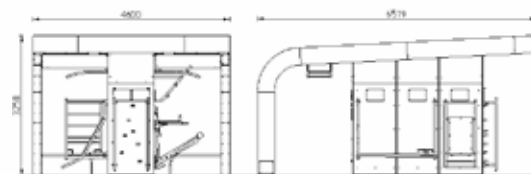

Find out more

MOUV'ROC® LION

Ref 08 300A
11 users
90 exercises
Weight: 2 700 kg

Colours:
Metallic structure: Pure orange | RAL 2004
HPL panels: Birch grey

MOUV'ROC® RHINO

Ref 08 300B
8 simultaneous users
60 exercises
Weight: 2 100 kg