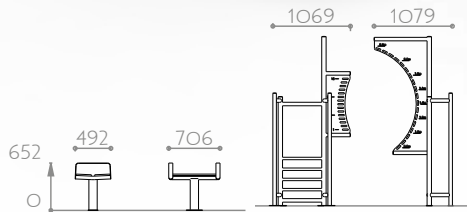

Gym chair

Ref. 07 109
1 user
4 exercises