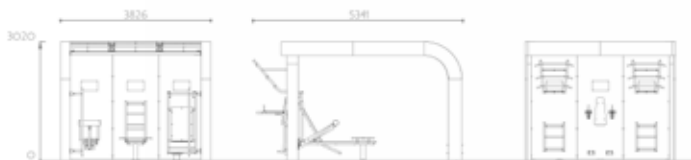

**over 100
installations
in Europe**