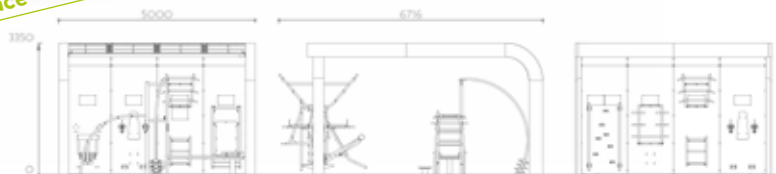

Gym chair

03 Double stepper & Vertical bar | Jump

over 100
installations
in Europe

Configurable space

Colours:

Metallic structure: Mahogany brown Ral 8016

HPL panels: Corro | Mahogany brown Ral 8016

UNIVERSAL