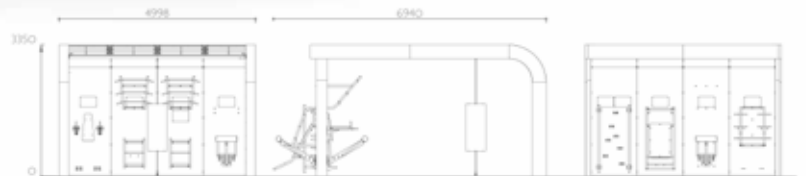

SPORT

OPEN MOUV'ROC® L

End facade

Combination 01 with apparatus on the arches:
Low-level stepper & Vertical bar | Vertical bar
Ref. 09 310 03 01
12 simultaneous users
90 exercises

Other combinations:

02 Gym chairs | Vertical bar | Low-level stepper
03 Jump | Vertical bar