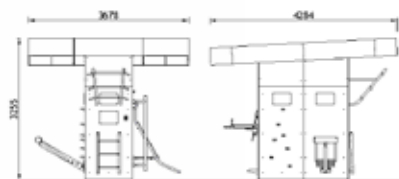

**over 100
installations
in Europe**

Find out more

Colours:
Metallic structure: Turquoise blue | RAL 5018
HPL panels: Medium grey

MOUV'ROC® TIGRE

Ref 08 200B
6 simultaneous users
40 exercises
Weight: 1 650 kg