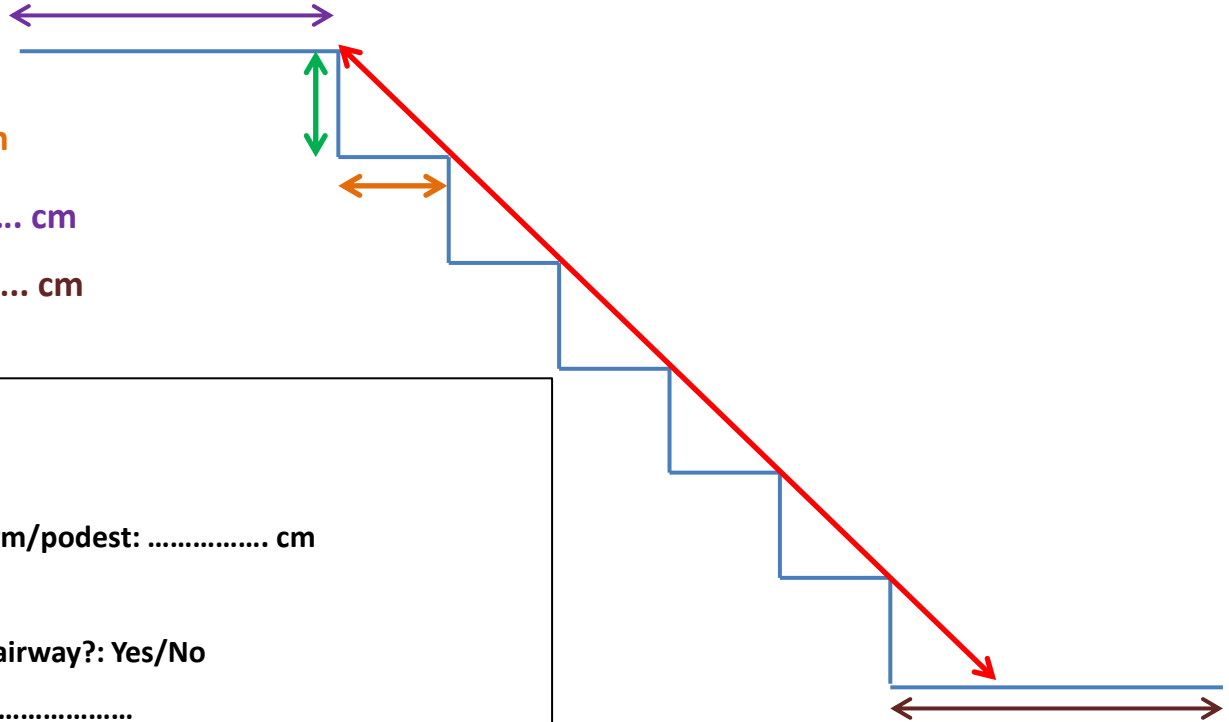

VeloComfort®

↔ = Diagonal length: cm

↕ = Height step: cm

↔ = Depth step: cm

↔ = Length upper platform: cm

↔ = Length lower platform: cm

Additional information:

- Width stairway: cm
- If applicable: length intermediate platform/podest: cm
- Photos
- Presence of heating elements in floor/stairway?: Yes/No
- Material of stairway; concrete, steel:
- Availability of feeding 230V/16A : Yes/No