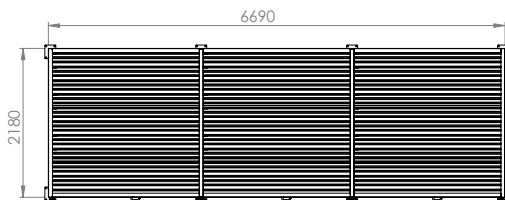

MEASUREMENTS

Below is a drawing of a CuBicUp Compact with three compartments.

Product	Size (l x w x h)	Number of bicycle spots
CuBicUp Compact three compartments	6690x2180x3100	Max. 30

(Measurements in mm)

A Weberstraat 5 | 7903 BD Hoogeveen
T + 31(0) 528 74 52 00

E info@klaverfietsparkeren.nl
I www.klaverfietsparkeren.com