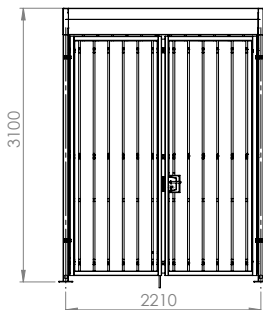

MEASUREMENTS

Below is a drawing of a CuBic Compact with three compartments.

Product	Size (l x w x h)	Number of bicycle spots
CuBic Compact three compartments	6690x2180x2500	Max. 15

(Measurements in mm)

A Weberstraat 5 | 7903 BD Hoogeveen
T + 31(0) 528 74 52 00

Product	Size (l x w x h)	Number of bicycle spots
CuBicUp Compact one compartment	2270x2180x3100	Max. 10

(Measurements in mm)

A Weberstraat 5 | 7903 BD Hoogeveen
T + 31(0) 528 74 52 00

E info@klaverfietsparkeren.nl
I www.klaverfietsparkeren.com