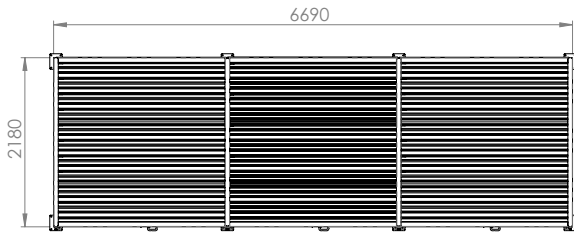

MEASUREMENTS

Below is a drawing of a CuBic Compact with three compartments.

Product	Size (l x w x h)	Number of bicycle spots
CuBic Compact three compartments	6690x2180x2500	Max. 15

(Measurements in mm)

A Weberstraat 5 | 7903 BD Hoogeveen
T + 31(0) 528 74 52 00