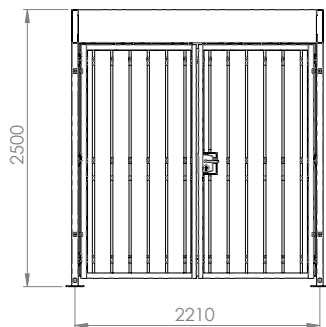

MEASUREMENTS

The possibilities with the CuBic Compact bicycle shelter are endless. Below is a drawing of a single compartment CuBic Compact. All variants of the CuBic Compact can be expanded modularly.

Product	Size (l x w x h)	Number of bicycle spots
CuBic Compact one compartment	2270x2180x2500	Max. 5

(Measurements in mm)

A Weberstraat 5 | 7903 BD Hoogeveen
T + 31(0) 528 74 52 00

E info@klaverfietsparkeren.nl
I www.klaverfietsparkeren.com