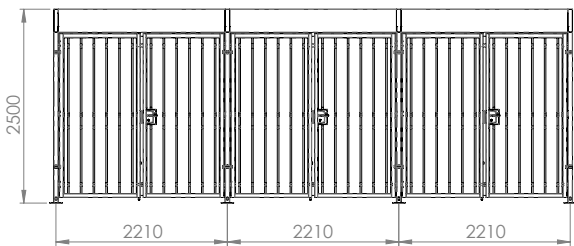

Product	Size (l x w x h)	Number of bicycle spots
CuBic Compact one compartment	2270x2180x2500	Max. 5

(Measurements in mm)

A Weberstraat 5 | 7903 BD Hoogeveen
T + 31(0) 528 74 52 00

E info@klaverfietsparkeren.nl
I www.klaverfietsparkeren.com

MEASUREMENTS

Below is a drawing of a CuBic Compact with three compartments.

Product	Size (l x w x h)	Number of bicycle spots
CuBic Compact three compartments	6690x2180x2500	Max. 15

(Measurements in mm)

A Weberstraat 5 | 7903 BD Hoogeveen
T + 31(0) 528 74 52 00