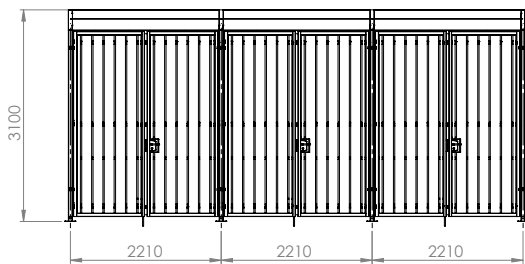

Product	Size (l x w x h)	Number of bicycle spots
CuBicUp Compact one compartment	2270x2180x3100	Max. 10

(Measurements in mm)

A Weberstraat 5 | 7903 BD Hoogeveen
T + 31(0) 528 74 52 00

E info@klaverfietsparkeren.nl
I www.klaverfietsparkeren.com

*Galvanized steel according to NEN-ISO 1461 | The CuBic Compact is model-based protected

MEASUREMENTS

Below is a drawing of a CuBicUp Compact with three compartments.

Product	Size (l x w x h)	Number of bicycle spots
CuBicUp Compact three compartments	6690x2180x3100	Max. 30