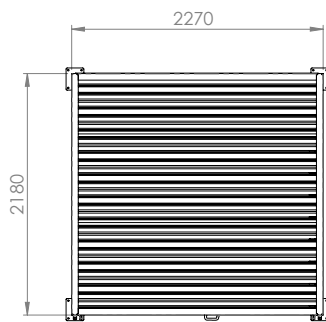

MEASUREMENTS

The possibilities with the CuBic Compact bicycle shelter are endless. Below is a drawing of a single compartment CuBic Compact. All variants of the CuBic Compact can be expanded modularly.

Product	Size (l x w x h)	Number of bicycle spots
CuBic Compact one compartment	2270x2180x2500	Max. 5

(Measurements in mm)

A Weberstraat 5 | 7903 BD Hoogeveen
T + 31(0) 528 74 52 00

E info@klaverfietsparkeren.nl
I www.klaverfietsparkeren.com