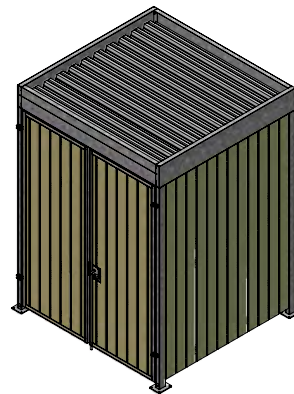

MEASUREMENTS

Below is a drawing of a CuBicUp Compact with one compartment.

Product	Size (l x w x h)	Number of bicycle spots
CuBicUp Compact one compartment	2270x2180x3100	Max. 10

(Measurements in mm)

A Weberstraat 5 | 7903 BD Hoogeveen
T + 31(0) 528 74 52 00

E info@klaverfietsparkeren.nl
I www.klaverfietsparkeren.com

*Galvanized steel according to NEN-ISO 1461 | The CuBic Compact is model-based protected