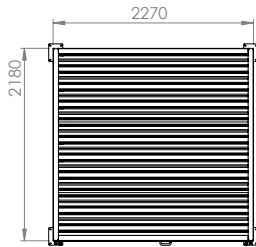

MEASUREMENTS

Below is a drawing of a CuBicUp Compact with one compartment.

Product	Size (l x w x h)	Number of bicycle spots
CuBicUp Compact one compartment	2270x2180x3100	Max. 10

(Measurements in mm)

A Weberstraat 5 | 7903 BD Hoogeveen
T + 31(0) 528 74 52 00

E info@klaverfietsparkeren.nl
I www.klaverfietsparkeren.com

*Galvanized steel according to NEN-ISO 1461 | The CuBic Compact is model-based protected