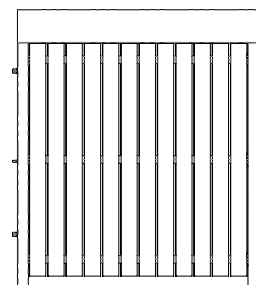

MEASUREMENTS

The possibilities with the CuBic Compact bicycle shelter are endless. Below is a drawing of a single compartment CuBic Compact. All variants of the CuBic Compact can be expanded modularly.

Product	Size (l x w x h)	Number of bicycle spots
CuBic Compact one compartment	2270x2180x2500	Max. 5

(Measurements in mm)

A Weberstraat 5 | 7903 BD Hoogeveen
T + 31(0) 528 74 52 00

E info@klaverfietsparkeren.nl
I www.klaverfietsparkeren.com