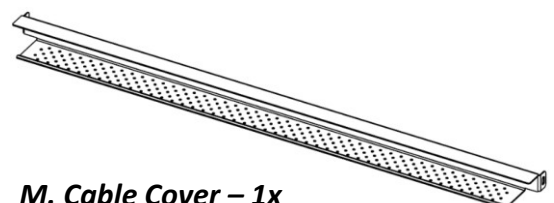

M. Cable Cover - 1x