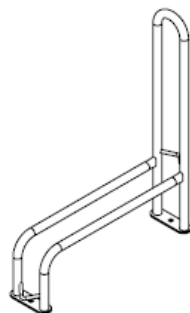

B2Minck *Charge* - Double-sided

Comfort for bike and cyclist!

Manual/Handleiding/Handbuch/Manuel/Manual

A. Frame - 1x

B. Clamp Low - 2x

C. Clamp High - 2x

D. Charging Locking Device Double - 1x

E. Bolt M8 - 12x

F. Nut M8 - 12x

G. Bolt M12 - 2x

H. Washer M12 - 4x

I. Nut M12 - 2x

J. Bolt M6 - 2x

K. Nut M6 - 2x

L. Washer M6 - 4x

M. Cable Cover - 1x

B2Minck *Charge* - Double-sided

Comfort for bike and cyclist!

B2Minck*Charge* - Double-sided Comfort for bike and cyclist!