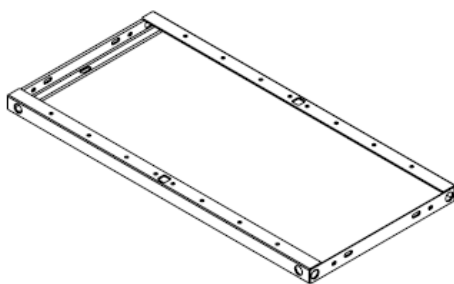

B2Minck *Charge* - Double-sided

Comfort for bike and cyclist!

Manual/Handleiding/Handbuch/Manuel/Manual

A. Frame - 1x

B. Clamp Low - 2x

C. Clamp High - 2x

D. Charging Locking Device Double - 1x

E. Bolt M8 - 12x

B2Minck *Charge* - Double-sided

Comfort for bike and cyclist!

B2Minck*Charge* - Double-sided Comfort for bike and cyclist!