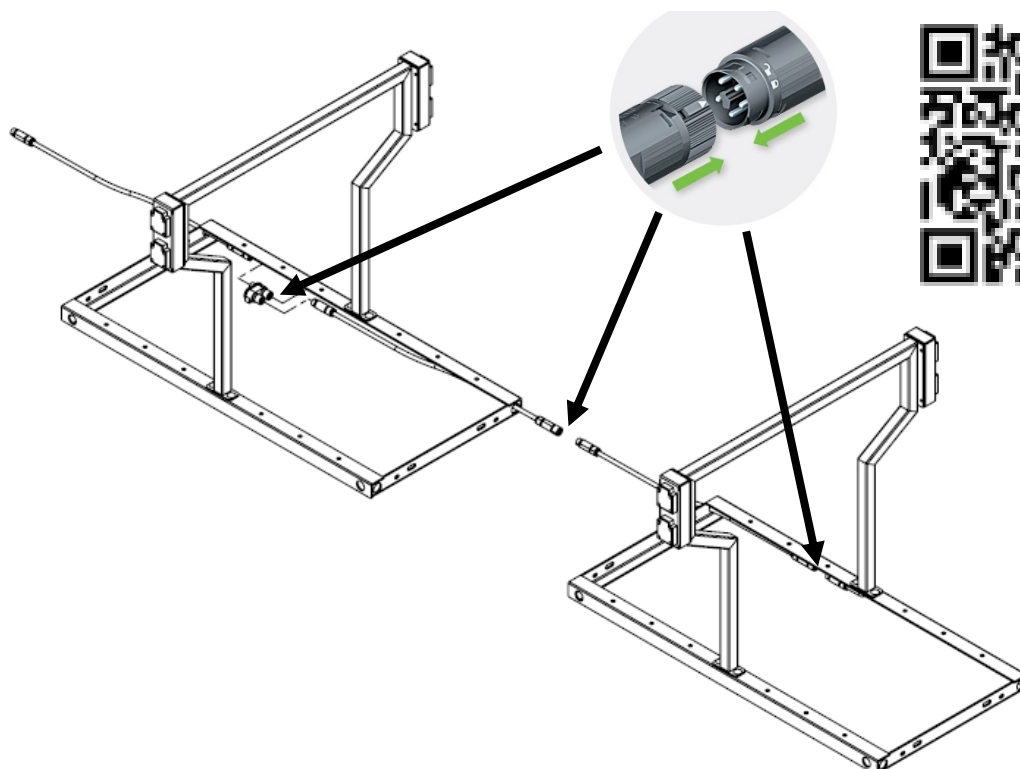

B2Minck *Charge* - Double-sided

Comfort for bike and cyclist!

Manual/Handleiding/Handbuch/Manuel/Manual

A. Frame - 1x

B. Clamp Low - 2x

C. Clamp High - 2x

D. Charging Locking Device Double - 1x

E. Bolt M8 - 12x

F. Nut M8 - 12x

G. Bolt M12 - 2x

H. Washer M12 - 4x

I. Nut M12 - 2x

J. Bolt M6 - 2x

K. Nut M6 - 2x

L. Washer M6 - 4x

M. Cable Cover - 1x

B2Minck *Charge* - Double-sided

Comfort for bike and cyclist!

B2Minck*Charge* - Double-sided Comfort for bike and cyclist!