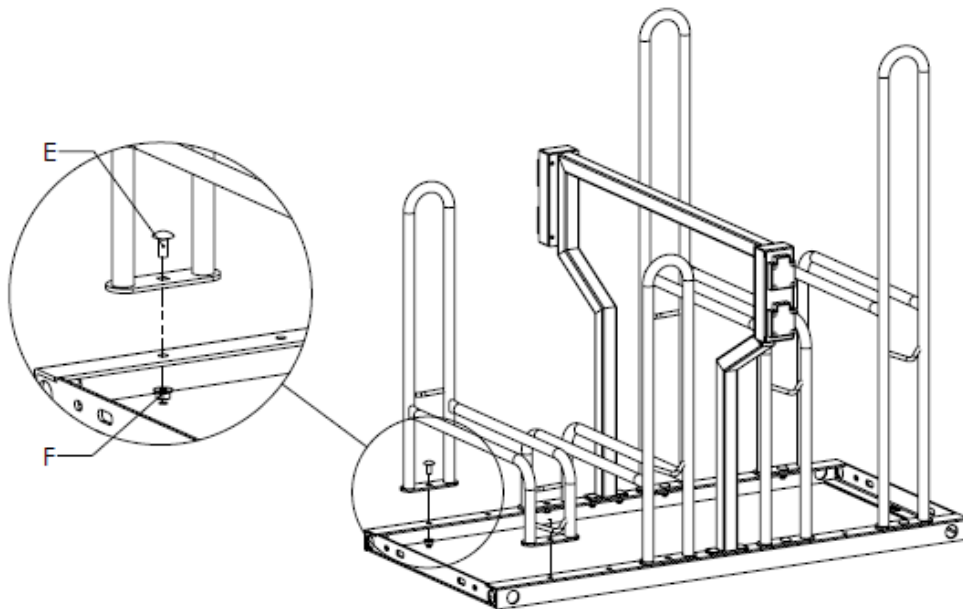

B2Minck *Charge* - Double-sided

Comfort for bike and cyclist!