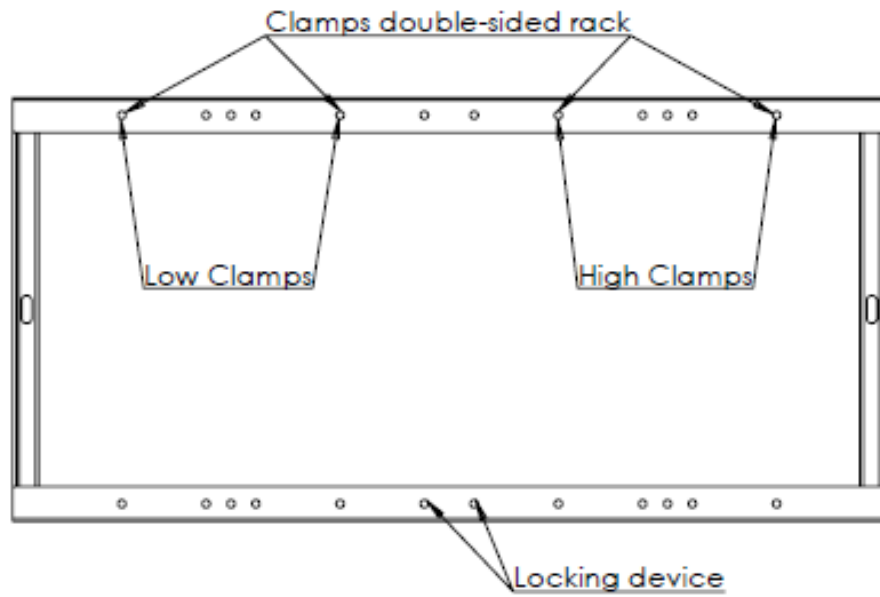

B2Minck *Charge* - Double-sided

Comfort for bike and cyclist!