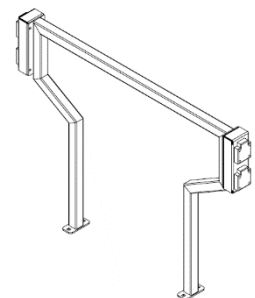

B2Minck *Charge* - Double-sided

Comfort for bike and cyclist!

Manual/Handleiding/Handbuch/Manuel/Manual

A. Frame - 1x

B. Clamp Low - 2x

C. Clamp High - 2x

D. Charging Locking Device Double - 1x

E. Bolt M8 - 12x

F. Nut M8 - 12x

G. Bolt M12 - 2x

H. Washer M12 - 4x

I. Nut M12 - 2x

J. Bolt M6 - 2x

K. Nut M6 - 2x

L. Washer M6 - 4x

M. Cable Cover - 1x

B2Minck *Charge* - Double-sided

Comfort for bike and cyclist!

B2Minck*Charge* - Double-sided Comfort for bike and cyclist!