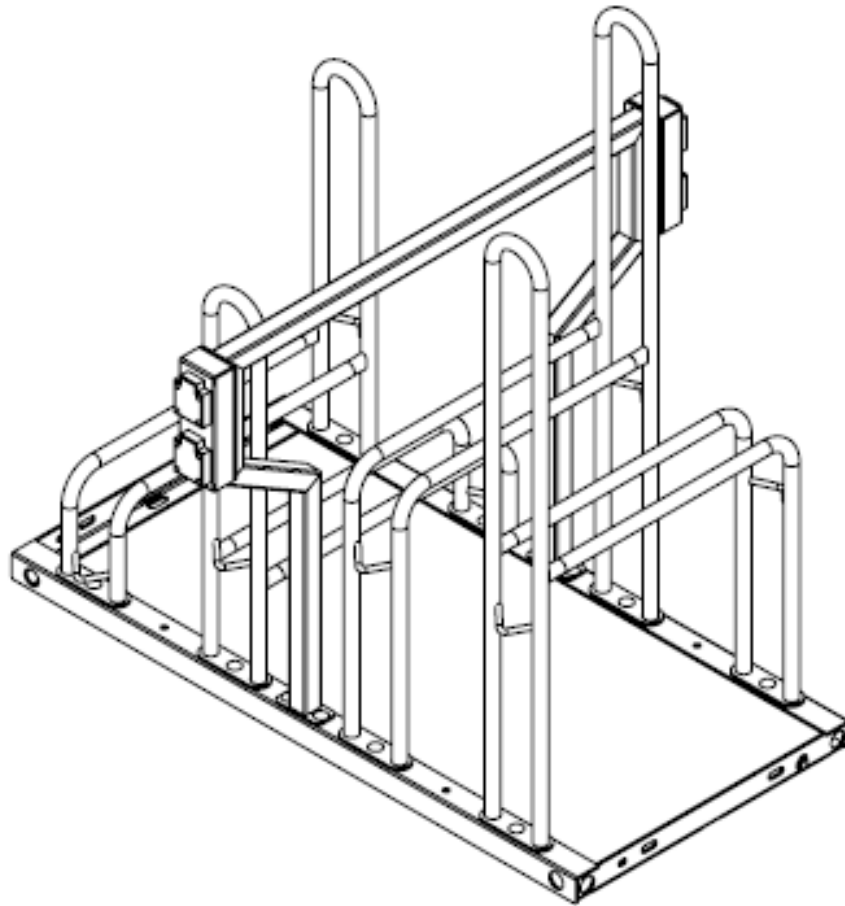

B2Minck *Charge* - Double-sided

Comfort for bike and cyclist!

Manual/Handleiding/Handbuch/Manuel/Manual

A. Frame - 1x

B. Clamp Low - 2x

C. Clamp High - 2x

D. Charging Locking Device Double - 1x

E. Bolt M8 - 12x

F. Nut M8 - 12x

G. Bolt M12 - 2x

H. Washer M12 - 4x

I. Nut M12 - 2x

J. Bolt M6 - 2x

K. Nut M6 - 2x

L. Washer M6 - 4x

M. Cable Cover - 1x

B2Minck *Charge* - Double-sided

Comfort for bike and cyclist!

B2Minck*Charge* - Double-sided Comfort for bike and cyclist!