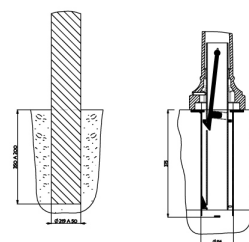

The cap is assembled onto the body of the post using rivets.

3 Ø 11mm anchoring points (plate mounted version).

Delivered assembled.

Weight of post alone: 6kg.

➤ Colours

Colours shown:

Body: Ral 9017 Traffic black

Cap: RAL 9010 Pure white

Colours to select from RAL (satin) or AKZO NOBEL (sand) charts.

➤ Dimensions

➤ Fixings device

Fixing type A

Fixing type D

LAUD
PRODUKTER

Møblering av offentlig rom