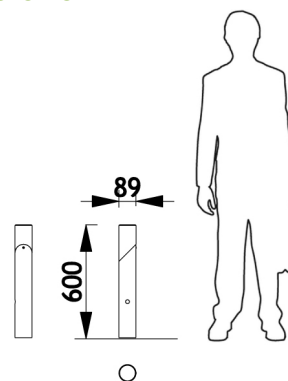

The cap is assembled onto the body of the post using rivets.

3 Ø 11mm anchoring points (plate mounted version).

Delivered assembled.

Weight of post alone: 6kg.

➤ Colours

Colours shown:

Body: Ral 9017 Traffic black

Cap: RAL 9010 Pure white

Colours to select from RAL (satin) or AKZO NOBEL (sand) charts.

➤ Dimensions

➤ Fixings device

Fixing type A

Fixing type D

LAUD
PRODUKTER

Møblering av offentlig rom