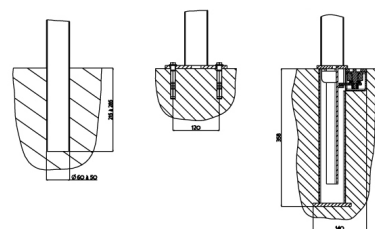

Fixing type A

Fixing type B

Fixing type C

LAUD
PRODUKTER

Møblering av offentlig rom

Street Furniture

SINEU GRAFF partner in Norway :
Laud Produkter AS
Salg: Rosenkrantz gt 15, 0160 Oslo
Administrasjon: Pb. 2, 4951 Risør
Org.nr: 911933500 - Telefon: 21904020

SINEU GRAFF info@sineugraff.com - www.sineugraff.com