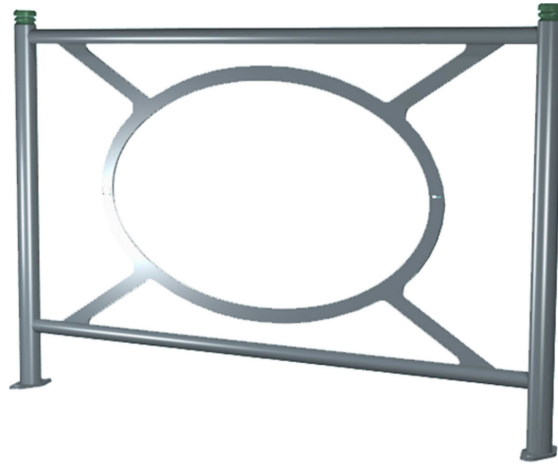

## ➤ Presentation

2000 Series barriers have been designed and developed using an eco-conception approach specific to SINEU GRAFF and are characterised by their contemporary design and clarity. Series 2000 equipment is intended specifically for dense urban spaces and is simple, discreet and efficient. Three cap shapes are available: classic, modern or contemporary.

## ➤ Description

This Series 2000 single girder barrier is made up of uprights made of 2mm thick Ø60mm tubes, horizontal rails made of 1.5mm thick Ø40mm tubes, filling in 8mm thick sheet metal and modern aluminium caps.

The whole 2000 Series barrier is made of painted galvanized steel and the caps are in aluminium.

The anchoring plates are 8mm thick.

Steel parts are zinc plated, then they undergo our powder blast process (after cleaning and shot blasting, they are coated with a first coat of epoxy powder, and then with a second coat of polyester powder).

4 anchoring points (plate mounted version).

Delivered assembled.

Weight: 24kg.