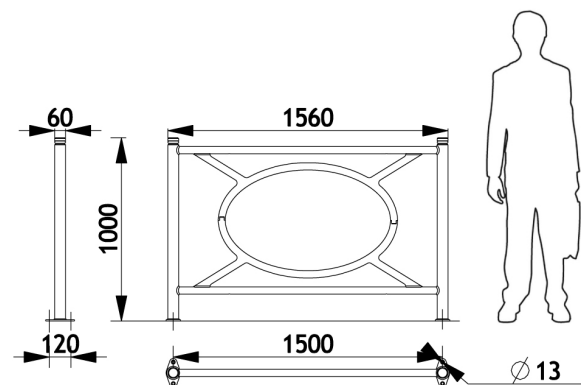

4 anchoring points (plate mounted version).

Delivered assembled.

Weight: 24kg.

## ➤ Dimensions